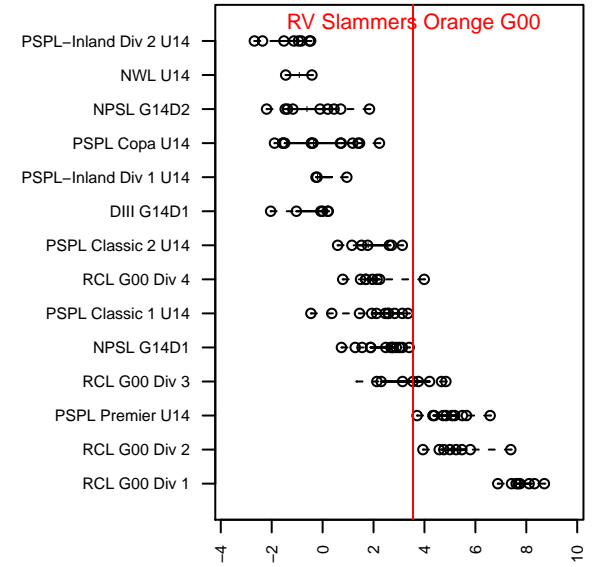

RV Slammers Orange G00

Rainier Valley Slammers
 Auburn, WA
 G00 total strength=1241
 attack=5.4 defense=3.94
 fall league = RCL G00 Div 3
 spr league = Win RCL G00 Div 3
 notes= Haggett 2013

alt names used:
 RVS G00 Hargett
 RAINIER VALLEY SLAMMERS RVSG00ORAN
 RVS Slammers G00 Orange
 RVS G00 Orange
 RVS Slammers G00 Orange
 RVS Slammers G00 Orange

Venues played:
 2014 RVS Classic GU14
 2014 Nike Crossfire Challenge Silver U14
 2014 Mt Hood Challenge U14
 2014 RCL G00 Div 3
 2014 Win RCL G00 Div 3
 2014 WYS Presidents Cup G00 Division 1

RV Slammers Orange G00
 Dots are actual minus expected GF (blue circles) and GA (red triangles).
 Blue line is smoothed change in attack strength. Red is smoothed change in defense strength.

**attack and defense variance (black dot)
relative to other teams
and top 10 in region**

**attack and defense rating
relative to others at age
and all opponents in last 13 months**

Performance relative to 13 month average