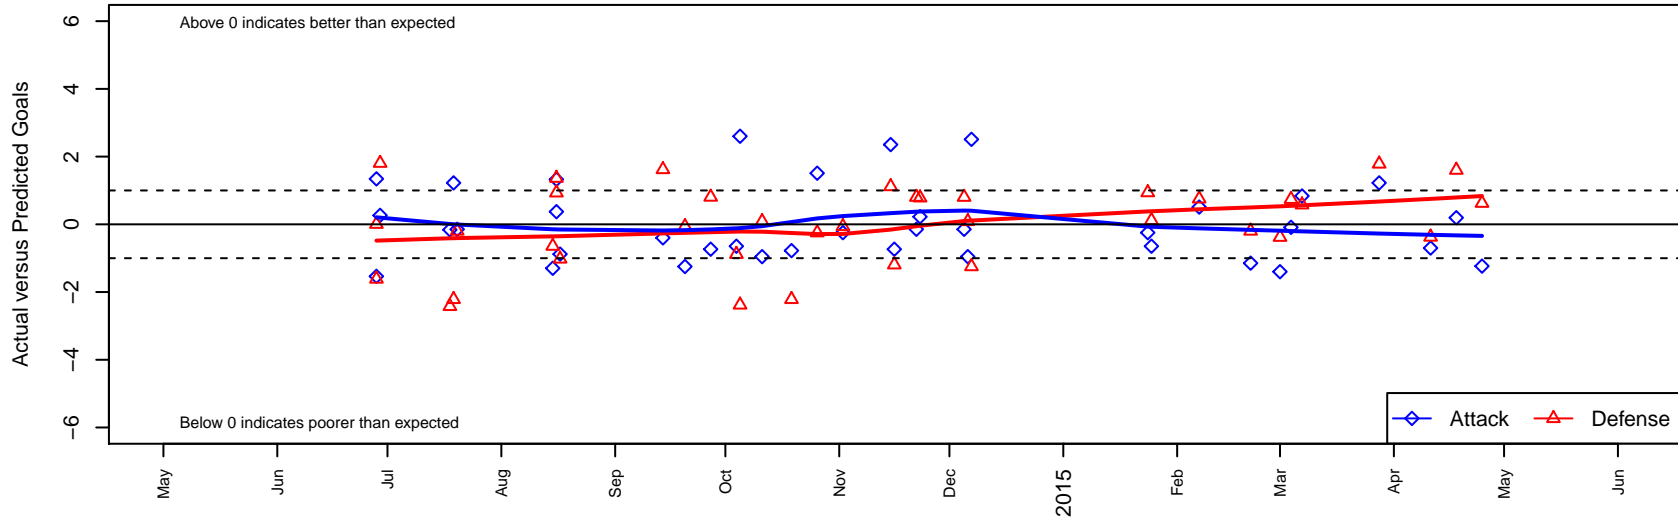

RV Slammers Orange G00

Rainier Valley Slammers
 Auburn, WA
 G00 total strength=1241
 attack=5.4 defense=3.94
 fall league = RCL G00 Div 3
 spr league = Win RCL G00 Div 3
 notes= Haggett 2013

alt names used:
 RVS G00 Hargett
 RAINIER VALLEY SLAMMERS RVSG00ORAN
 RVS Slammers G00 Orange
 RVS G00 Orange
 RVS Slammers G00 Orange
 RVS Slammers G00 Orange

Venues played:
 2014 RVS Classic GU14
 2014 Nike Crossfire Challenge Silver U14
 2014 Mt Hood Challenge U14
 2014 RCL G00 Div 3
 2014 Win RCL G00 Div 3
 2014 WYS Presidents Cup G00 Division 1

RV Slammers Orange G00
 Dots are actual minus expected GF (blue circles) and GA (red triangles).
 Blue line is smoothed change in attack strength. Red is smoothed change in defense strength.

**attack and defense variance (black dot)
relative to other teams
and top 10 in region**

**attack and defense rating
relative to others at age
and all opponents in last 13 months**

Performance relative to 13 month average